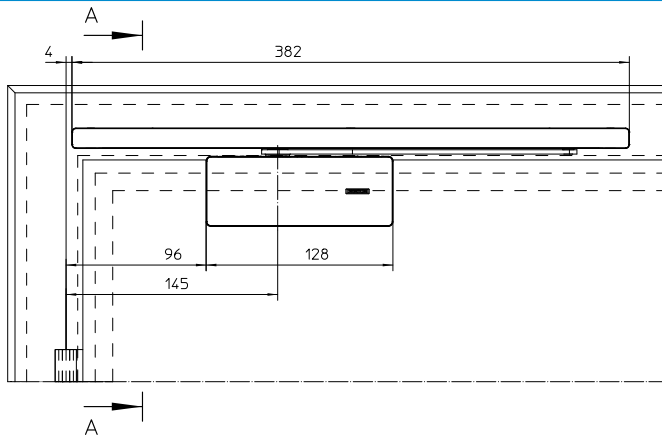

## GEZE ActiveStop SURFACE-MOUNTED - TIMBER DOOR