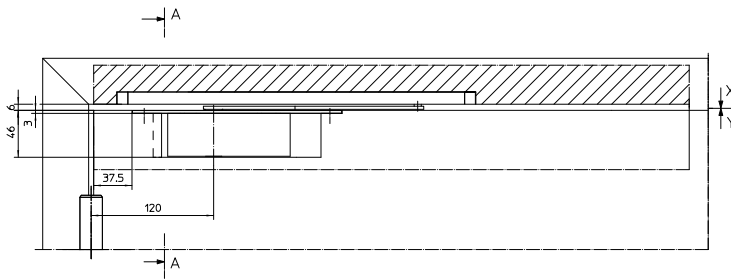

## GEZE ActiveStop SURFACE-MOUNTED - TIMBER DOOR