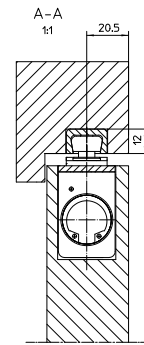

## GEZE ActiveStop SURFACE-MOUNTED - TIMBER DOOR