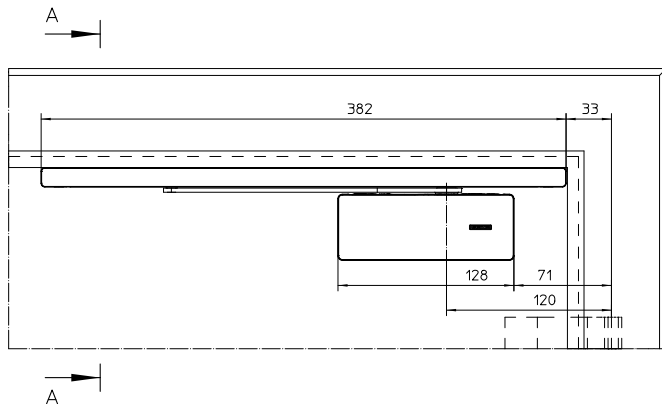

GEZE ActiveStop SURFACE-MOUNTED - GLASS DOOR