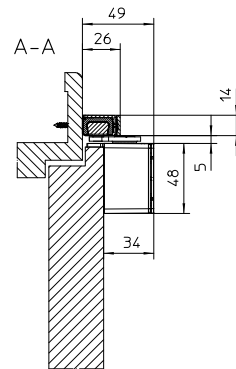

## GEZE ActiveStop SURFACE-MOUNTED - TIMBER DOOR