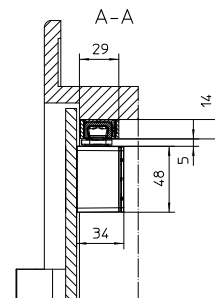

GEZE ActiveStop SURFACE-MOUNTED - GLASS DOOR