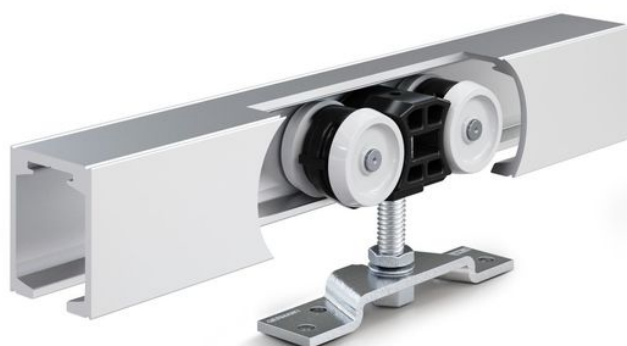

Product data sheet

Perlän 140 set for timber leaves

Sliding door fitting for wall installation and timber leaves

AREAS OF APPLICATION

- For ceiling and wall mounting
- For leaf weights up to 80 kg

Perlan 140 set for timber leaves

PRODUCT FEATURES

→ Sliding door fitting for wall installation and timber leaf with up to 80 kg leaf weight

TECHNICAL DATA

Productname	Perlan 140 set for timber leaves
Leaf weight (max.)	80 kg
Corrosion protection class	2
Colour	EV1

VARIANTS / ORDER INFO

Designation	Description	Ident-No.	Colour	Leaf width (min.)	Leaf width (max.)
Perlan 140 set for timber leaves	For wall installation with suspension plate, standard wall bracket and Perlan SoftStop, up to 80 kg leaf weight. Perlan SoftStop one-sided, for track 2450 mm two-sided.	134892	EV1	860 mm	1240 mm
Perlan 140 set for timber leaves	For wall installation with suspension plate, standard wall bracket and Perlan SoftStop, up to 80 kg leaf weight. Perlan SoftStop one-sided, for track 2450 mm two-sided.	134891	EV1	535 mm	1000 mm