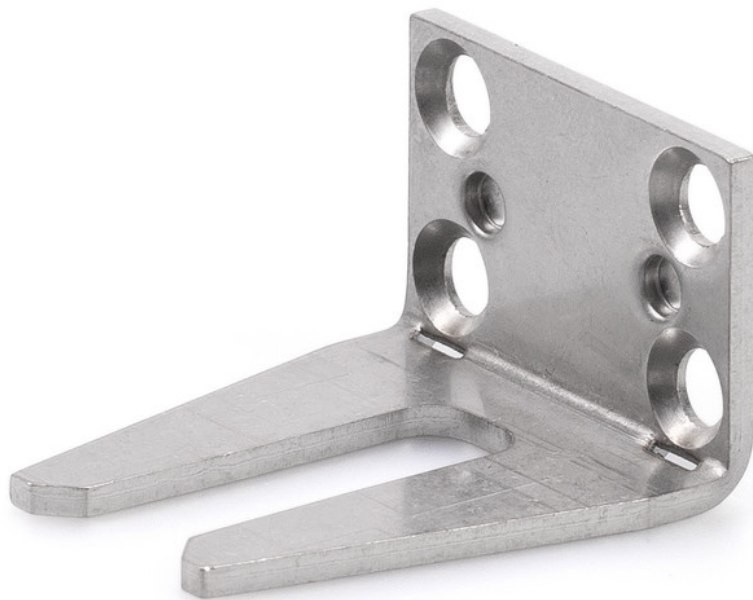

Product data sheet

Leaf installation set wood and PVC windows *

Installation on wooden and PVC windows

AREAS OF APPLICATION

→ Bottom-hung, side-hung, top-hung, centre pivoted and vertically centre pivoted windows

Leaf installation set wood and PVC windows *

PRODUCT FEATURES

→ Available in different locking sizes (8.5 mm and 11.5 mm)

TECHNICAL DATA

Productname	Leaf installation set wood and PVC windows *
-------------	--

VARIANTS / ORDER INFO

Designation	Ident-No.
Leaf installation set for timber framed/PVC windows *	158238

* The products designated above may vary in form, type, characteristics, function, or availability depending on the country. Please get in touch with your GEZE contact person if you have any questions.