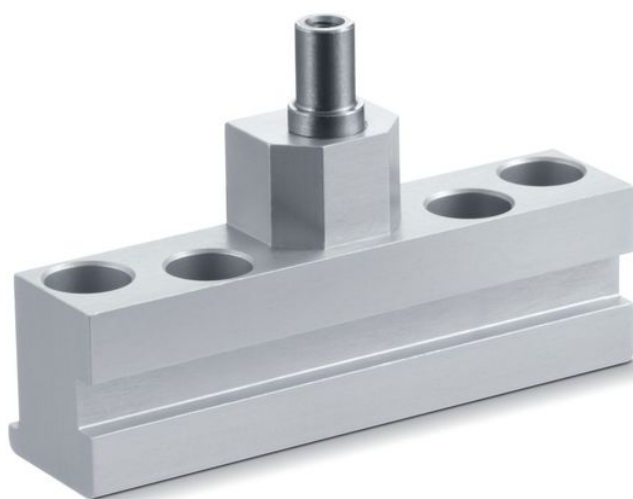

Product data sheet

Leaf bracket E 1500

NSK HE *

For roof window installation of the E 1500 N and E 250 NT
spindle drives

AREAS OF APPLICATION

→ Secondary closing edge installation on roof window type Heroal 85 D

Leaf bracket E 1500 NSK HE *

PRODUCT FEATURES

→ Easy attachment

TECHNICAL DATA

Productname Leaf bracket E 1500 NSK HE *

VARIANTS / ORDER INFO

Designation	Description	Ident-No.	Colour
Leaf bracket E 1500 NSK HE *	suitable for installation on the secondary closing edge of roof windows (Heroal 85 D), also suitable for E 250 NT	136188	EV1